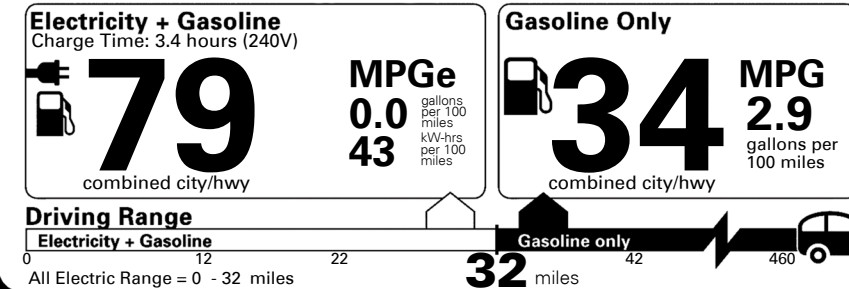

TOTAL MANUFACTURER'S SUGGESTED RETAIL PRICE ▶ \$ 51,395.00

TOTAL ADDITIONAL WEIGHT: 8.4

EPA DOT Fuel Economy and Environment

Plug-In Hybrid Vehicle
 Electricity-Gasoline

Fuel Economy SMALL SUVs range from 14 to 129 MPGe. The best vehicle rates 132 MPGe.