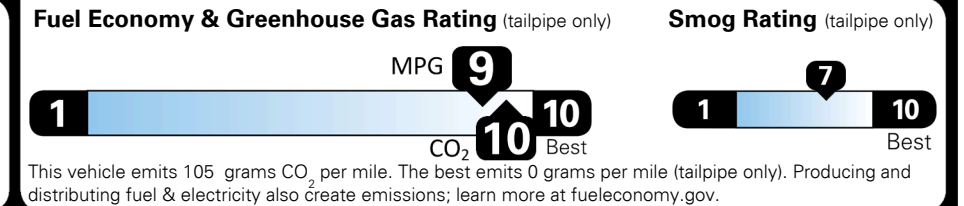

TOTAL MANUFACTURER'S SUGGESTED RETAIL PRICE ▶ \$ 51,395.00

TOTAL ADDITIONAL WEIGHT: 8.4

EPA DOT Fuel Economy and Environment

Plug-In Hybrid Vehicle
 Electricity-Gasoline

Fuel Economy SMALL SUVs range from 14 to 129 MPGe. The best vehicle rates 132 MPGe.

You save \$2,750
 in fuel costs
 over 5 years
 compared to the
 average new vehicle.

Annual fuel cost \$1,050

Actual results will vary for many reasons, including driving conditions and how you drive and maintain your vehicle. The average new vehicle gets 28 MPG and costs \$8,000 to fuel over 5 years. Cost estimates are based on 15,000 miles per year at \$2.95 per gallon and \$0.14 per kW-hr. This is a dual fueled automobile. MPGe is miles per gasoline gallon equivalent. Vehicle emissions are a significant cause of climate change and smog.