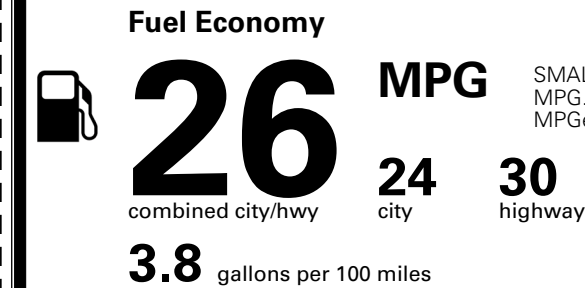

MSRP INCLUDING OPTIONS \$ 34,085.00

INLAND FREIGHT AND HANDLING \$ 1,495.00

TOTAL MANUFACTURER'S SUGGESTED RETAIL PRICE ▶

\$ 35,580.00

TOTAL ADDITIONAL WEIGHT: 6.6

*Additional terms and conditions apply.

**Kia Connect may be currently unavailable for some Model Year 2022 and newer vehicles sold or purchased in Massachusetts; please see owners.kia.com for more information.

EPA DOT Fuel Economy and Environment

Gasoline Vehicle

SMALL SUVs range from 14 to 125 MPG. The best vehicle rates 146 MPGe.

You spend \$1,000 more in fuel costs over 5 years compared to the average new vehicle.