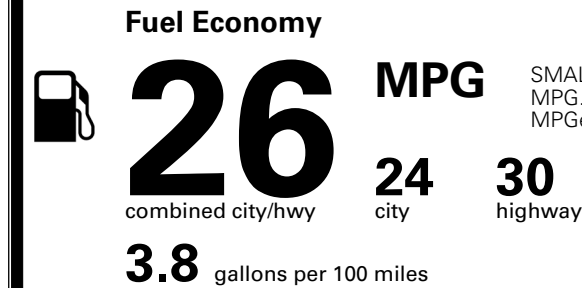

TOTAL MANUFACTURER'S SUGGESTED RETAIL PRICE ▶

\$ 35,085.00

TOTAL ADDITIONAL WEIGHT: 6.6

*Additional terms and conditions apply.

**Kia Connect may be currently unavailable for some Model Year 2022 and newer vehicles sold or purchased in Massachusetts; please see owners.kia.com for more information.

EPA DOT Fuel Economy and Environment

SMALL SUVs range from 14 to 125 MPG. The best vehicle rates 146 MPGe.

Gasoline Vehicle

You spend **\$1,000** more in fuel costs over 5 years compared to the average new vehicle.